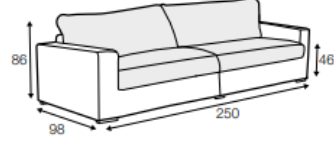

COVERS

fixed

SPECIAL

modular system

footstool 90x70

2 seater

3 seater

4 seater divided

set 1 right / or left  
2 seater left / or right  
+ chaiselongue right / or left

set 2 right / or left  
3 seater left / or right  
+ chaiselongue wide right / or left

set 3 right / or left  
2 seater left / or right + divan right / or left

set 4 right / or left  
3 seater left / or right + divan right / or left

set 5 right / or left  
3 seater left / or right + corner 90°  
+ 2 seater right / or left