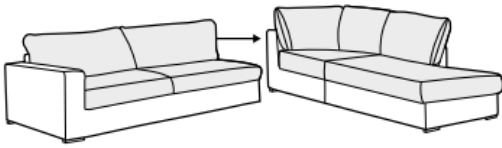

modular system

---

elements of the modular system