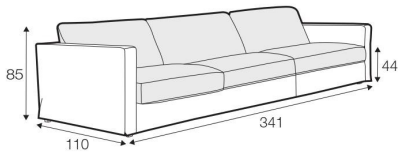

PRE premium

FC fixed

LC loose

modular system

footstool 97x82

footstool 107x92

footstool 122x92

2 seater

2,5 seater

3 seater / or 3 seater divided

set 1

3 seater left + armchair wide right

set 2 right / or left

2 seater left / or right + divan right / or left

set 3 right / or left

3 seater left / or right + divan right / or left