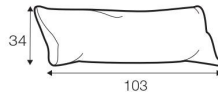

### extra dimensions

depth of seat

### accessories

cushion  
40x40

cushion  
50x30

cushion  
60x34  
divan (2 cushions)  
corner 90° (2 cushions)

cushion  
78x34  
2 seater (2 cushions)

cushion  
88x34  
armchair (1 cushion)  
2,5 seater (2 cushions)  
divan (1 cushion)  
bench (1 cushion)