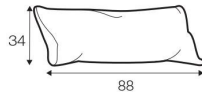

### extra dimensions

depth of seat

### accessories

cushion  
40x40

cushion  
50x30

cushion  
60x34  
divan (2 cushions)  
corner 90° (2 cushions)

cushion  
78x34  
2 seater (2 cushions)

cushion  
88x34  
armchair (1 cushion)  
2,5 seater (2 cushions)  
divan (1 cushion)  
bench (1 cushion)