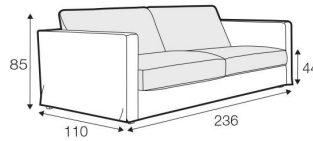

PRE premium

FC fixed

LC loose

modular system

footstool 97x82

footstool 107x92

footstool 122x92

2 seater

2,5 seater

3 seater / or 3 seater divided

set 1

3 seater left + armchair wide right

set 2 right / or left

2 seater left / or right + divan right / or left

set 3 right / or left

3 seater left / or right + divan right / or left

set 4 right / or left

2 seater left / or right + armchair without armrests + divan right / or left

set 5 right / or left

3 seater left / or right + armchair wide without armrests + divan right / or left

Smithfields