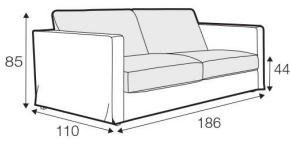

PRE premium

FC fixed

LC loose

modular system

footstool 97x82

footstool 107x92

footstool 122x92

2 seater

2,5 seater

3 seater / or 3 seater divided

set 1

3 seater left + armchair wide right

set 2 right / or left

2 seater left / or right + divan right / or left

set 3 right / or left

3 seater left / or right + divan right / or left

set 4 right / or left

2 seater left / or right + armchair without armrests + divan right / or left

set 5 right / or left

3 seater left / or right + armchair wide without armrests + divan right / or left

Smithfields