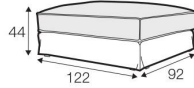

PRE premium

FC fixed

LC loose

modular system

footstool 97x82

footstool 107x92

footstool 122x92

2 seater

2,5 seater

3 seater / or 3 seater divided

set 1

3 seater left + armchair wide right

set 2 right / or left

2 seater left / or right + divan right / or left

set 3 right / or left

3 seater left / or right + divan right / or left

set 4 right / or left

2 seater left / or right + armchair without armrests + divan right / or left

set 5 right / or left

3 seater left / or right + armchair wide without armrests + divan right / or left

Smithfields