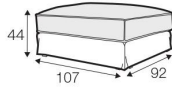

PRE premium

FC fixed

LC loose

modular system

footstool 97x82

footstool 107x92

footstool 122x92

2 seater

2,5 seater

3 seater / or 3 seater divided

set 1

3 seater left + armchair wide right

set 2 right / or left

2 seater left / or right + divan right / or left

set 3 right / or left

3 seater left / or right + divan right / or left

set 4 right / or left

2 seater left / or right + armchair without armrests + divan right / or left

set 5 right / or left

3 seater left / or right + armchair wide without armrests + divan right / or left

Smithfields