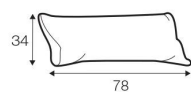

### extra dimensions

depth of seat

### accessories

cushion  
40x40

cushion  
50x30

cushion  
60x34  
divan (2 cushions)  
corner 90° (2 cushions)

cushion  
78x34  
2 seater (2 cushions)

cushion  
88x34  
armchair (1 cushion)  
2,5 seater (2 cushions)  
divan (1 cushion)  
bench (1 cushion)