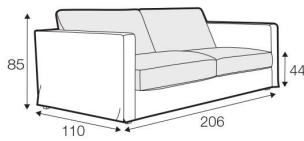

PRE premium

FC fixed

LC loose

modular system

footstool 97x82

footstool 107x92

footstool 122x92

2 seater

2,5 seater

3 seater / or 3 seater divided

set 1

3 seater left + armchair wide right

set 2 right / or left

2 seater left / or right + divan right / or left

set 3 right / or left

3 seater left / or right + divan right / or left