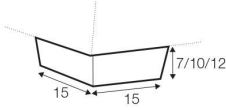

legs

---

no. 07
wood