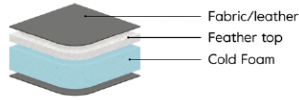

MOONLIGHT

Smithfields

Drawings	Configuration	Drawings	Configuration
	1-Module W • D • H* 84x102x84 cm 0.56 m ³ Weight: 33 kg		Footstool W • D • H* 84x84x49 cm 0.38 m ³ Weight: 23 kg
	1-Module L/R W • D • H* 102x102x84 cm 0.67 m ³ Weight: 41 kg		Footstool XL W • D • H* 102x102x49 cm 0.55 m ³ Weight: 29 kg
	1,5-Module W • D • H* 102x102x84 cm 0.67 m ³ Weight: 38 kg		Neckrest No 8 Adjustable W • D • H* 52/62/82x14 Øx64 cm 0.06 m ³ Weight: 2 kg
	1,5-Module L/R W • D • H* 120x102x84 cm 0.79 m ³ Weight: 46 kg		Neckrest No 15 Std & Spec. Adjustable W • D • H* 62/82x13x78 cm 0.07 m ³ Weight: 1.9 kg
	Corner-Module W • D • H* 102x102x84 cm 0.67 m ³ Weight: 42 kg		Nippon side table (Black, Oak, Walnut) W • D • H* 95x40x42 cm 0.20 m ³ Weight: 23 kg

*Note that the dimensions may differ +/-3% depending on upholstery and combination.

Comfort

Feather soft (Comfort C2)

Seat
Cold foam with a feather top.

Back
Feather and ball fibre mix.

Upholstery

Leg options