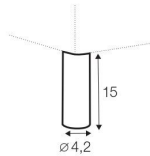

## legs

---

no. 153  
wood  
front: only for armchair

no. 141A  
wood  
back: only for armchair  
with leg no. 153

no. 174  
wood

no. 111D  
metal chrome,  
painted black or grey  
and brushed steel\*

Smithfields