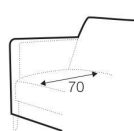

set 4 right  
2 seater right/ or left + corner 90 + 3 seater left/or right

set 5  
3 seater left / or right + corner 90° + 3 seater right / or left

**modular system**

**elements of the modular system loose cover elements**

2 seater left / or right

2 seater without armrests

3 seater left / or right

3 seater without armrests

divan right / or left

corner 90°

**loose cover elements with velcro**

---

2 seater left / or right

2 seater without armrests

3 seater left / or right

3 seater without armrests

divan right / or left

corner 90°

**extra dimensions**

---

depth of armchair seat

depth of sofa seat

depth of armchair seat without cushions

depth of sofa seat without cushions