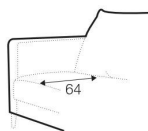

set 4 right  
2 seater right/ or left + corner 90 + 3 seater left/or right

set 5  
3 seater left / or right + corner 90° + 3 seater right / or left

**modular system**

**elements of the modular system loose cover elements**

2 seater left / or right

2 seater without armrests

3 seater left / or right

3 seater without armrests

divan right / or left

corner 90°

**loose cover elements with velcro**

---

2 seater left / or right

2 seater without armrests

3 seater left / or right

3 seater without armrests

divan right / or left

corner 90°

**extra dimensions**

---

depth of armchair seat

depth of sofa seat

depth of armchair seat without cushions

depth of sofa seat without cushions