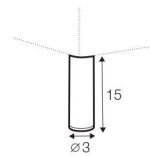

## legs

---

no. 153  
wood  
front: only for armchair

no. 141A  
wood  
back: only for armchair  
with leg no. 153

no. 174  
wood

no. 111D  
metal chrome,  
painted black or grey  
and brushed steel\*

Smithfields