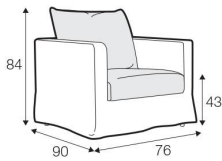

loose

loose with velcro

modular system

Drawing show combinations with armrest II. Combinantons with other armrest are properly longer or shorter in width. All elements in loose cover with velcro are with french stitching on the armrest.

loose cover elements

armchair

footstool 80x60

2 seater

3 seater

3XL seater divided

loose cover elements with velcro

armchair

footstool 80x60

2 seater

3 seater

3XL seater divided

set 1 right  
2 seater left / or right + divan right / or left

set 2 right  
3 seater left / or right + divan right / or left

set 3  
2 seater left / or right + corner 90° + 2 seater right / or left

2 seater left / or right

2 seater without armrests

3 seater left / or right

3 seater without armrests

divan right / or left

corner 90°

**extra dimensions**

---