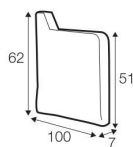

2 seater left / or right

2 seater without armrests

3 seater left / or right

3 seater without armrests

divan right / or left

corner 90°

**extra dimensions**

---

depth of armchair seat

depth of sofa seat

depth of armchair seat without cushions

depth of sofa seat without cushions

## accessories

---

lumbar cushion 90x25  
cushion: 3 seater

lumbar cushion 70x25  
cushion: 2 seater, 3XL seater

lumbar cushion 55x25  
cushion: divan, corner 90°

headrest L-90

headrest L-80

armrest I