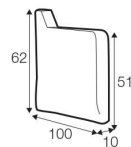

accessories

---

legs

Smithfields