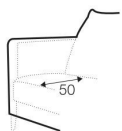

set 4 right  
2 seater right/ or left + corner 90 + 3 seater left/or right

set 5  
3 seater left / or right + corner 90° + 3 seater right / or left

**modular system**

**elements of the modular system loose cover elements**

2 seater left / or right

2 seater without armrests

3 seater left / or right

3 seater without armrests

divan right / or left

corner 90°

**loose cover elements with velcro**

---

2 seater left / or right

2 seater without armrests

3 seater left / or right

3 seater without armrests

divan right / or left

corner 90°

**extra dimensions**

---

depth of armchair seat

depth of sofa seat

depth of armchair seat without cushions

depth of sofa seat without cushions