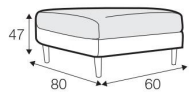

loose

loose with velcro

modular system

Drawing show combinations with armrest II. Combinantons with other armrest are properly longer or shorter in width. All elements in loose cover with velcro are with french stitching on the armrest.

loose cover elements

armchair

footstool 80x60

2 seater

3 seater

3XL seater divided

loose cover elements with velcro

armchair

footstool 80x60

2 seater

3 seater

3XL seater divided

set 1 right  
2 seater left / or right + divan right / or left

set 2 right  
3 seater left / or right + divan right / or left

set 3  
2 seater left / or right + corner 90° + 2 seater right / or left