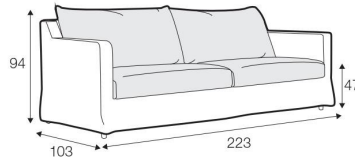

loose

loose with velcro

modular system

Drawing show combinations with armrest II. Combinantons with other armrest are properly longer or shorter in width. All elements in loose cover with velcro are with french stitching on the armrest.

loose cover elements

armchair

footstool 80x60

2 seater

3 seater

3XL seater divided

loose cover elements with velcro

armchair

footstool 80x60

2 seater

3 seater

3XL seater divided

set 1 right  
2 seater left / or right + divan right / or left

set 2 right  
3 seater left / or right + divan right / or left

set 3  
2 seater left / or right + corner 90° + 2 seater right / or left