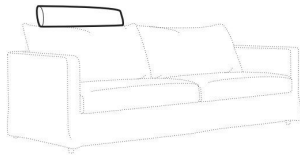

loose

loose with velcro

modular system

Drawing show combinations with armrest II. Combinantons with other armrest are properly longer or shorter in width. All elements in loose cover with velcro are with french stitching on the armrest.

depth of armchair seat

depth of sofa seat

depth of armchair seat without cushions

depth of sofa seat without cushions

## accessories

---

lumbar cushion 90x25  
cushion: 3 seater

lumbar cushion 70x25  
cushion: 2 seater, 3XL seater

lumbar cushion 55x25  
cushion: divan, corner 90°

headrest L-90

headrest L-80

armrest I