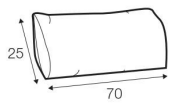

2 seater left / or right

2 seater without armrests

3 seater left / or right

3 seater without armrests

divan right / or left

corner 90°

**extra dimensions**

---

depth of armchair seat

depth of sofa seat

depth of armchair seat without cushions

depth of sofa seat without cushions

## accessories

---

lumbar cushion 90x25  
cushion: 3 seater

lumbar cushion 70x25  
cushion: 2 seater, 3XL seater

lumbar cushion 55x25  
cushion: divan, corner 90°

headrest L-90

headrest L-80

armrest I