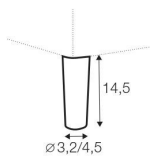

legs

---

no. 153
wood
front: only for armchair