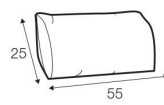

depth of armchair seat

depth of sofa seat

depth of armchair seat without cushions

depth of sofa seat without cushions

## accessories

---

lumbar cushion 90x25  
cushion: 3 seater

lumbar cushion 70x25  
cushion: 2 seater, 3XL seater

lumbar cushion 55x25  
cushion: divan, corner 90°

headrest L-90

headrest L-80

armrest I