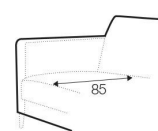

set 4 right  
2 seater right/ or left + corner 90 + 3 seater left/or right

set 5  
3 seater left / or right + corner 90° + 3 seater right / or left

**modular system**

**elements of the modular system loose cover elements**

2 seater left / or right

2 seater without armrests

3 seater left / or right

3 seater without armrests

divan right / or left

corner 90°

**loose cover elements with velcro**

---

2 seater left / or right

2 seater without armrests

3 seater left / or right

3 seater without armrests

divan right / or left

corner 90°

**extra dimensions**

---

depth of armchair seat

depth of sofa seat

depth of armchair seat without cushions

depth of sofa seat without cushions