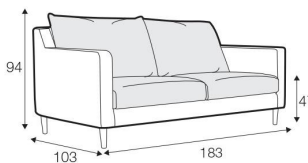

loose

loose with velcro

modular system

Drawing show combinations with armrest II. Combinantons with other armrest are properly longer or shorter in width. All elements in loose cover with velcro are with french stitching on the armrest.

loose cover elements

armchair

footstool 80x60

2 seater

3 seater

3XL seater divided

loose cover elements with velcro

armchair

footstool 80x60

2 seater

3 seater

3XL seater divided

set 1 right  
2 seater left / or right + divan right / or left

set 2 right  
3 seater left / or right + divan right / or left

set 3  
2 seater left / or right + corner 90° + 2 seater right / or left

2 seater left / or right

2 seater without armrests

3 seater left / or right

3 seater without armrests

divan right / or left

corner 90°

**extra dimensions**

---