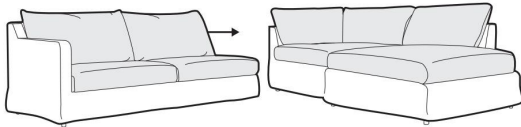

loose

loose with velcro

modular system

Drawing show combinations with armrest II. Combinantons with other armrest are properly longer or shorter in width. All elements in loose cover with velcro are with french stitching on the armrest.

footstool 80x60

2 seater

3 seater

3XL seater divided

set 1 right  
2 seater left / or right + divan right / or left

set 2 right  
3 seater left / or right + divan right / or left

set 3  
2 seater left / or right + corner 90° + 2 seater right / or left

set 4 right  
2 seater right/ or left + corner 90 + 3 seater left/or right

set 5  
3 seater left / or right + corner 90° + 3 seater right / or left

**modular system**

**elements of the modular system loose cover elements**

2 seater left / or right

2 seater without armrests

3 seater left / or right

3 seater without armrests

divan right / or left

corner 90°

**loose cover elements with velcro**

---