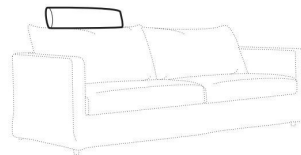

loose

loose with velcro

modular system

Drawing show combinations with armrest II. Combinantons with other armrest are properly longer or shorter in width. All elements in loose cover with velcro are with french stitching on the armrest.

depth of armchair seat

depth of sofa seat

depth of armchair seat without cushions

depth of sofa seat without cushions

## accessories

---

lumbar cushion 90x25  
cushion: 3 seater

lumbar cushion 70x25  
cushion: 2 seater, 3XL seater

lumbar cushion 55x25  
cushion: divan, corner 90°

headrest L-90

headrest L-80

armrest I