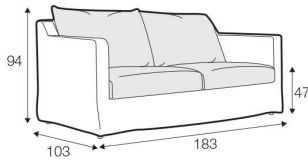

UPHOLSTERY

COMFORTS

COVERS

SPECIAL

fabric

standard

loose

loose with velcro

modular system

Drawing show combinations with armrest II. Combinantons with other armrest are properly longer or shorter in width. All elements in loose cover with velcro are with french stitching on the armrest.

loose cover elements

2 seater

loose cover elements with velcro