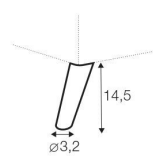

no. 141A
wood
back: only for armchair
with leg no. 153